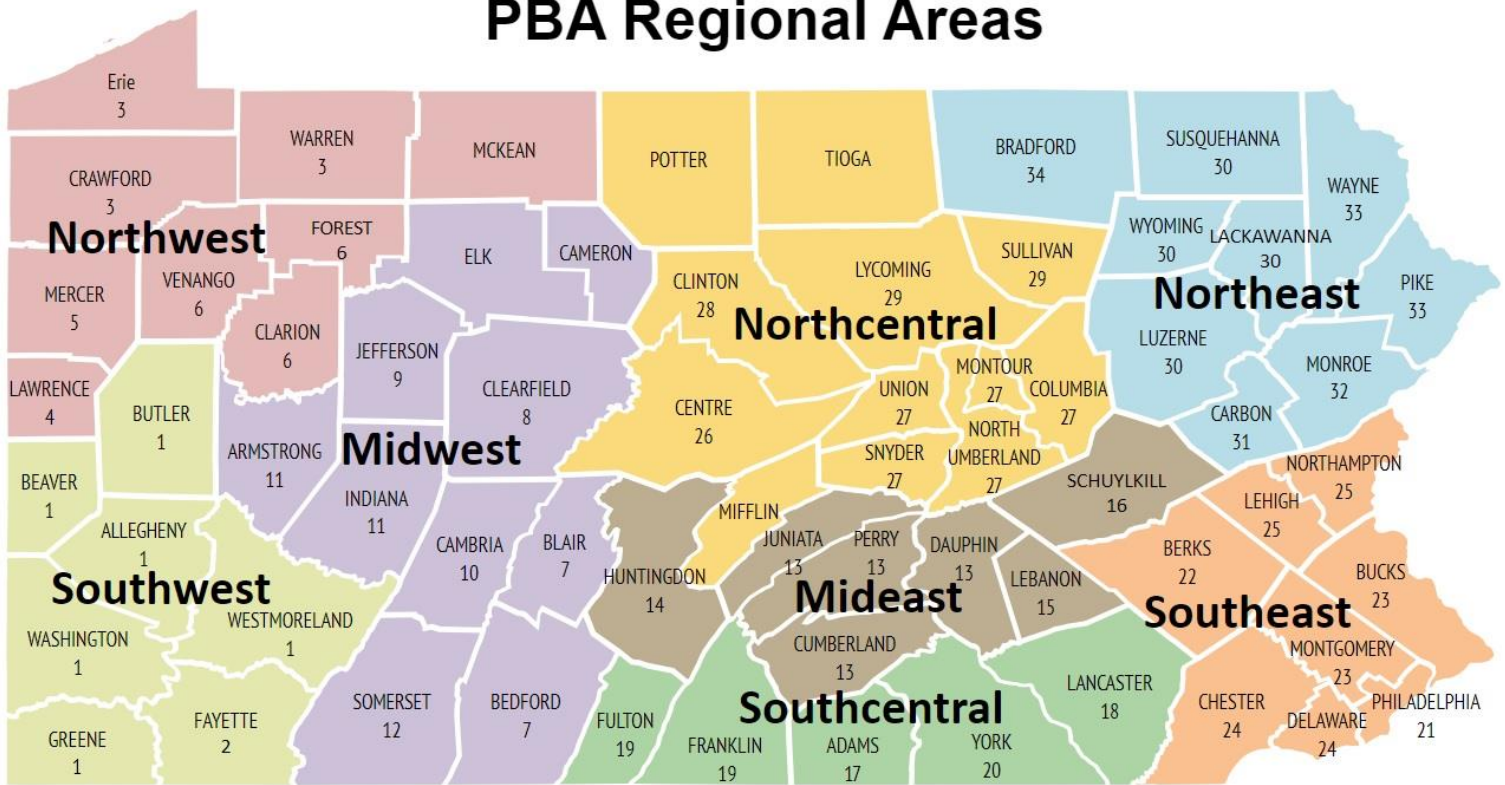

# PBA Regional Areas

## Southwest

1. BA of Metro Pittsburgh
2. BA of Fayette County

## Northwest

3. BA of Northwestern PA
4. Lawrence County BA
5. Mercer County BA
6. Tri-County BA

## Northeast

30. HBA of Northeastern PA
31. Carbon BA
32. Pocono BA
33. Wayne-Pike BA
34. Bradford County BA

**Regions Diagram:** PBA operates with eight geographical regions by counties who meet throughout the year to bring back information to be discussed at the three annual meetings.