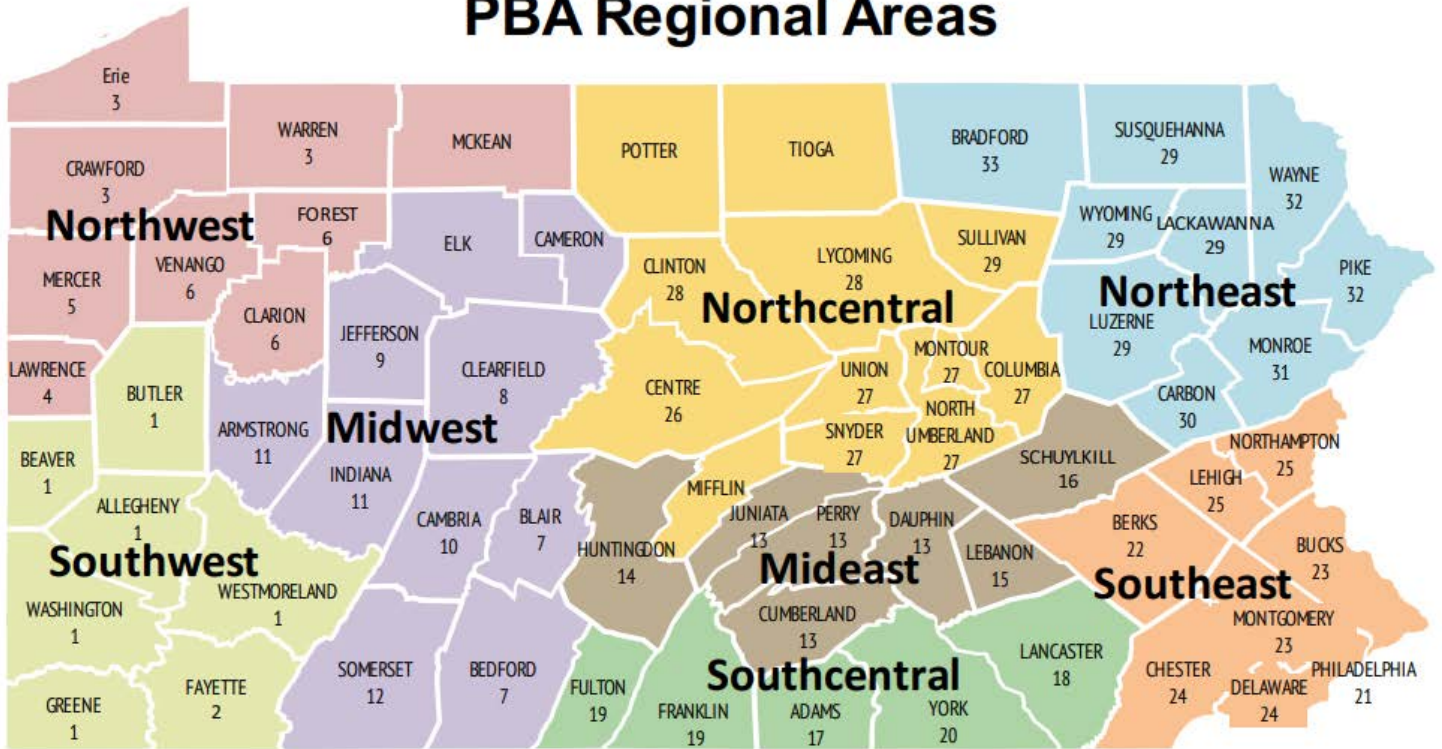

# PBA Regional Areas

## Southwest

1. BA of Metro Pittsburgh
2. BA of Fayette County

## Northwest

3. BA of Northwestern PA
4. Lawrence County BA
5. Mercer County BA
6. Tri-County BA

## Northeast

29. HBA of Northeastern PA
30. Carbon BA
31. Pocono BA
32. Wayne-Pike BA
33. Bradford County BA

**Regions Diagram:** PBA operates with eight geographical regions by counties who meet throughout the year to bring back information to be discussed at the three annual meetings.